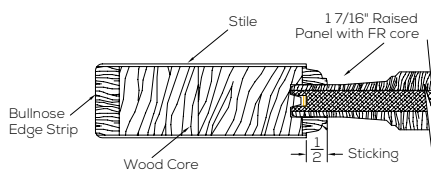

- Fire door designs complement Simpson interior door designs for architectural consistency throughout your home
- Nearly unlimited design flexibility
- Choose from two profiles – traditional ovolo or shaker
- Two panel types available – 3/4" flat or 1-7/16" double hip-raised
- Order in any size up to 3'6" wide and 8'0" tall
- Choose from virtually any wood species
- Excellent finishing characteristics
- Select decorative options to meet your design needs:
 - » Arched rail components
 - » V-groove raised panels

9266 RP
Shown in poplar

9360 SHAKER FP
Shown in cherry

9255 FP
Shown in Douglas fir

9366 SHAKER FP
Shown in maple

PROFILE OPTIONS

RAISED PANEL FIRE DOORS

FLAT PANEL FIRE DOORS

SHAKER FLAT PANEL FIRE DOORS