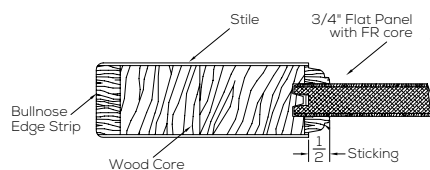

- Fire door designs complement Simpson interior door designs for architectural consistency throughout your home
- Nearly unlimited design flexibility
- Choose from two profiles – traditional ovolo or shaker
- Two panel types available – 3/4" flat or 1-7/16" double hip-raised
- Order in any size up to 3'6" wide and 8'0" tall
- Choose from virtually any wood species
- Excellent finishing characteristics
- Select decorative options to meet your design needs:
 - » Arched rail components
 - » V-groove raised panels

9266 RP
Shown in poplar

9360 SHAKER FP
Shown in cherry

9255 FP
Shown in Douglas fir

9366 SHAKER FP
Shown in maple

PROFILE OPTIONS

RAISED PANEL FIRE DOORS

FLAT PANEL FIRE DOORS

SHAKER FLAT PANEL FIRE DOORS