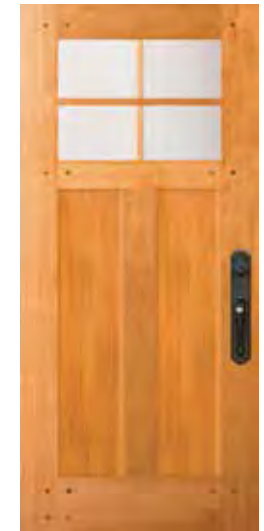

DOUGLAS FIR
10-year warranty

SAPELE MAHOGANY
10-year warranty

NOOTKA CYPRESS
10-year warranty

77130 RP
Shown in Douglas fir

77144 RP
Shown in nootka cypress

77132 FP
Shown in sapele mahogany with optional shaker sticking

77664 FP
Shown in Douglas fir with optional shaker sticking

77684 RP
Shown in nootka cypress with 77663 sidelight

77660 FP
Shown in sapele mahogany with optional shaker sticking

77944 FP
Shown in nootka cypress with 77703 sidelight and optional P-516 glass. Privacy Rating 5.