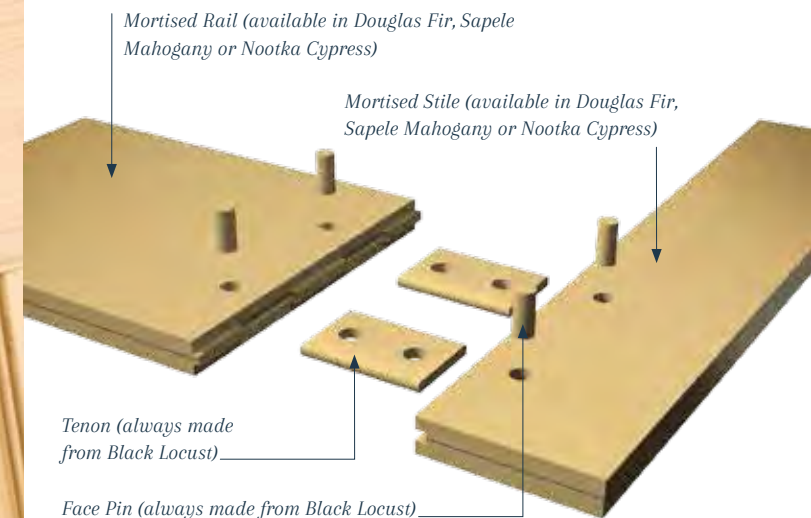

VIEW ENTIRE **NANTUCKET COLLECTION**
simpsondoor.com/nantucket

77860

Shown in Douglas fir with 77260 sidelights with flat panels and optional shaker sticking

77860 FP

Shown in Douglas fir with 77260 sidelight with flat panels, optional shaker sticking and sea spray glass. Privacy Rating 5.

EXTENDED WARRANTY

- 10-year warranty on doors made from Douglas Fir, Sapele Mahogany and Nootka Cypress
- No building overhang required

UNBEATABLE CONSTRUCTION

- Mortise-and-tenon joinery with face-driven pins
- Two-piece laminated stile-and-rail construction
- Divided lite doors made with SDL construction
- Design pressure ratings of DP50